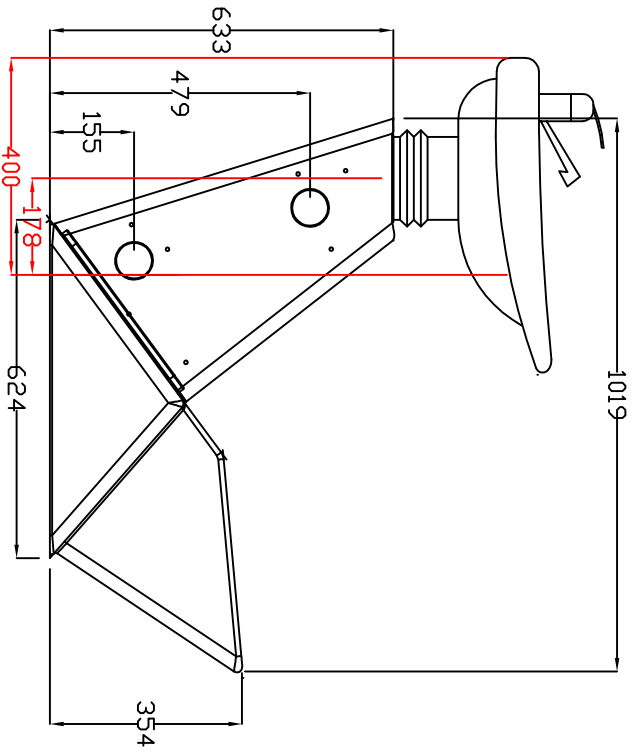

NOTE: dimensions detail Baltic Washpoint with chair removed.

REEM

T: 01282 619977
F: 01282 619617

Baltic Washpoint: Generic Dimensions
04689+04683+04671+04685+04675+04677
Dimension Sheet – Page 1 of 3
Date: 05/08/2009 – Edition 1
Produced by: PP

NOTE: Sizes may vary slightly from shown