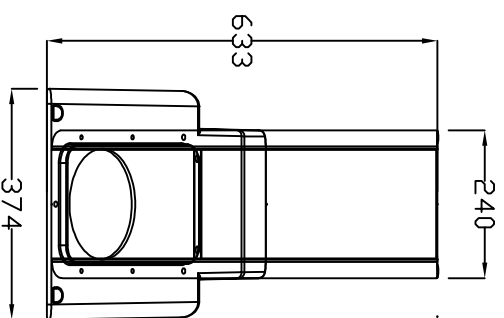

NOTE: dimensions detail Baltic Washpoint with chair removed.

REEM

T: 01282 619977
F: 01282 619617

Baltic Washpoint: Generic Dimensions
04689+04683+04671+04685+04675+04677
Dimension Sheet – Page 1 of 3
Date: 05/08/2009 – Edition 1
Produced by: PP

NOTE: Sizes may vary slightly from shown